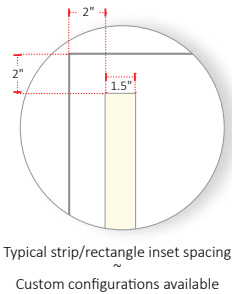

**WARRANTY >** 5 years.

"AL" = Aluminum Frame

"N" = No Frame

Type: Qty: Project:

**ARYA- ARYA™ Illuminated Mirror**

**Size**

All mirrors are custom. Enter desired size W x H.  
Example: C36.25x48.375 = 36.25"W x 48.375"H