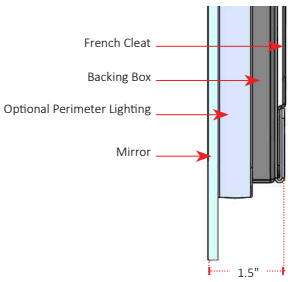

**WARRANTY >** 5 years.

"AL" = Aluminum Frame

"N" = No Frame

Type: Qty: Project:

**ARYA- ARYA™ Illuminated Mirror**

**Size**

All mirrors are custom. Enter desired size W x H.  
Example: C36.25x48.375 = 36.25"W x 48.375"H