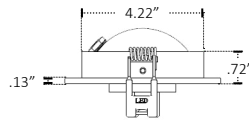

Low Profile

Adjustable

Spring Clips

Dimensions

APPLICATIONS > The ROGUE DOWNLIGHT...a paradigm shift on the concept of the perfect downlight. Elegance and precision unite in this minimal 5" low-profile housing designed for accent, task or wallwash applications. Adjustable lamp for specific aiming capability.