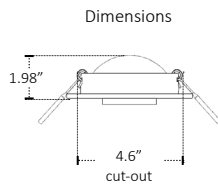

Low Profile

Adjustable

Spring Clips

Dimensions

APPLICATIONS > The ROGUE DOWNLIGHT...a paradigm shift on the concept of the perfect downlight. Elegance and precision unite in this minimal 5" low-profile housing designed for accent, task or wallwash applications. Adjustable lamp for specific aiming capability.