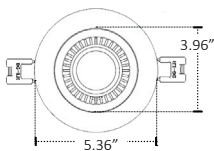

Low Profile

Adjustable

Spring Clips

Dimensions

APPLICATIONS > The ROGUE DOWNLIGHT...a paradigm shift on the concept of the perfect downlight. Elegance and precision unite in this minimal 5" low-profile housing designed for accent, task or wallwash applications. Adjustable lamp for specific aiming capability.