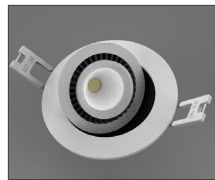

Low Profile

Adjustable

Spring Clips

Dimensions

APPLICATIONS > The ROGUE DOWNLIGHT...a paradigm shift on the concept of the perfect downlight. Elegance and precision unite in this minimal 5" low-profile housing designed for accent, task or wallwash applications. Adjustable lamp for specific aiming capability.

LED > VIVIO™ LED Photon Series offers numerous choices in the latest LED technology. Kelvin temperatures range from 2700K to 5000K at > 90CRI.

LUMEN PACKAGES > Medium spot distribution with 24° beam angle. 15W. ~1380 lumens. 120V. Custom lumen packages available.

CONSTRUCTION > Low-profile aluminum housing with adjustable lamp positioning. Spring clips for simple installation. LED is mounted to die-cast/extruded aluminum heat sink for active heat dissipation. All electrical components are installed, wired and 100% tested prior to shipping.

FINISH > Die-cast aluminum. Alternate colors are available. Consult factory.

RATED > Indoor Dry/Damp Location.

WARRANTY > 5 years.

Type: Qty: Project:

ROG- ROGUE Downlight Series

5R ROGUE 5" Round

5R 5" Round Flanged