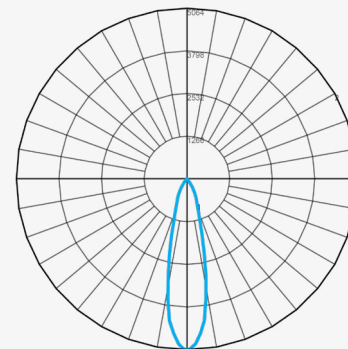

Trim Finish

WH White trim
BK Black trim
AL Natural Aluminum trim
CC Custom RAL color (consult factory)

24° spot