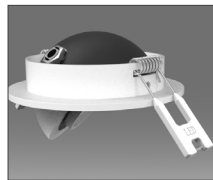

Low Profile

Adjustable

Spring Clips

Dimensions

APPLICATIONS > The ROGUE DOWNLIGHT...a paradigm shift on the concept of the perfect downlight. Elegance and precision unite in this minimal 5" low-profile housing designed for accent, task or wallwash applications. Adjustable lamp for specific aiming capability.

CONSTRUCTION > Low-profile aluminum housing with adjustable lamp positioning. Spring clips for simple installation. LED is mounted to die-cast/extruded aluminum heat sink for active heat dissipation. All electrical components are installed, wired and 100% tested prior to shipping.