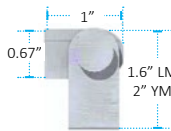

L-Bracket

Edge Mount

Yoke Mount

Dimensions

APPLICATIONS > The Saberlyte2 delivers a powerhouse of performance in a minimal 1" housing for uniform distribution in narrow angle applications and small spaces. Accent, backlight and controlled narrow beam. Interior/Exterior. Wet location.