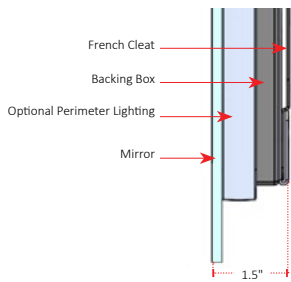

**MOUNTING >** French cleat style direct wall mount. Maintenance-free. Remote driver: included, to be installed by a qualified electrician. Additional DMX decoder is required for RGBWW or Tunable.

**RATED >** UL IP44.

**WARRANTY >** 3 years.

Frameless

Typical inset spacing  
Custom configurations available

Type: Qty: Project:

**PEARL- PEARL™ Illuminated Mirror**

**Size**

All mirrors are custom. Enter desired diameter.  
C \_\_\_ Example: C36.25 = 36.25" Dia.