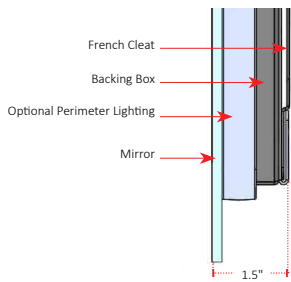

WARRANTY > 5 years.

"AL" = Aluminum Frame

"N" = No Frame

Typical inset spacing
Custom configurations available

Type: Qty: Project:

MILAD- MILAD™ Illuminated Mirror

Size

All mirrors are custom. Enter desired diameter.
C__ Example: C36.25 = 36.25" Dia.