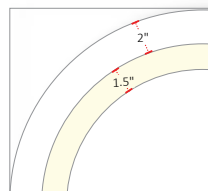

WARRANTY > 5 years.

"AL" = Aluminum Frame

"N" = No Frame

Typical inset spacing
Custom configurations available

Type: Qty: Project:

MILAD- MILAD™ Illuminated Mirror

Size

All mirrors are custom. Enter desired diameter.
C__ Example: C36.25 = 36.25" Dia.