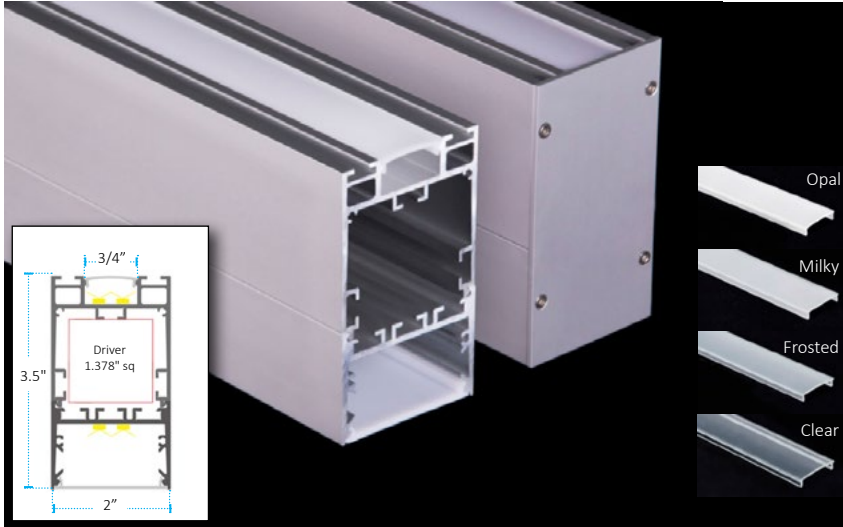

ALUMINUM CHANNEL PROFILES

PP-AL001	PP-AL002	PP-AL002S	PP-AL003
PP-AL004			
PP-AL006	PP-AL016		
PP-AL013			
PP-AL033	PP-AL034		

ASCENTI

EH50 (90MM HIGH)	P50	TR50
		
AW1	PP-AL019	
		

APPLICATIONS > The ALTITUDE1 delivers a powerhouse of performance in a minimal 2" housing for uniform direct/indirect distribution. This sleek linear pendant luminaire offers Single or Dual LED Chip on Board in both up and downlight options, along with diffusers in a range of transmission values.

CONSTRUCTION > Extruded aluminum housing (high grade, low copper, 6063 T5), machine milled aluminum endcaps. All electrical components are installed, wired and 100% tested prior to shipping.

MOUNTING > Cable Suspension [CS] utilizes stainless steel aircraft cables and adjustable, locking, hardware. For any cable length over 5'-0", consult factory. Mounts to standard J-Box. Luminaire may be through-wired for continuous rows.