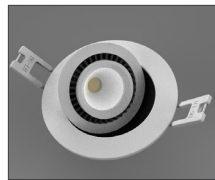

Low Profile

Adjustable

Spring Clips

Dimensions

cut-out

Type: Qty: Project:

**ROG-** ROGUE Downlight Series

**2R** ROGUE 2" Round

**Mounting**

SC Spring Clip  
CM Custom Mount (consult factory)

**Trim Finish**

WH White trim  
BK Black trim  
AL Natural Aluminum trim  
CC Custom RAL color (consult factory)

**APPLICATIONS >** The ROGUE DOWNLIGHT...a paradigm shift on the concept of the perfect downlight. Elegance and precision unite in this minimal 2" low-profile housing designed for accent, task or wallwash applications. Adjustable lamp for specific aiming capability.

**CONSTRUCTION >** Low-profile aluminum housing with adjustable lamp positioning. Spring clips for simple installation. LED is mounted to die-cast/extruded aluminum heat sink for active heat dissipation. All electrical components are installed, wired and 100% tested prior to shipping.