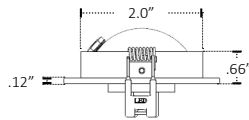

Low Profile

Adjustable

Spring Clips

Dimensions

cut-out

Type: Qty: Project:

**ROG-** ROGUE Downlight Series

**2R** ROGUE 2" Round