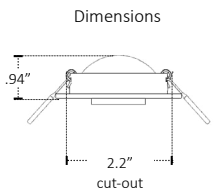

Low Profile

Adjustable

Spring Clips

Dimensions

cut-out

Type: Qty: Project:

**ROG-** ROGUE Downlight Series

**2R** ROGUE 2" Round