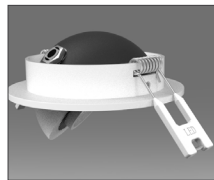

Low Profile

Adjustable

Spring Clips

Dimensions

cut-out

Type: Qty: Project:

**ROG-** ROGUE Downlight Series

**2R** ROGUE 2" Round

**Mounting**

SC Spring Clip  
CM Custom Mount (consult factory)

**Trim Finish**

WH White trim  
BK Black trim  
AL Natural Aluminum trim  
CC Custom RAL color (consult factory)

**APPLICATIONS >** The ROGUE DOWNLIGHT...a paradigm shift on the concept of the perfect downlight. Elegance and precision unite in this minimal 2" low-profile housing designed for accent, task or wallwash applications. Adjustable lamp for specific aiming capability.

**CONSTRUCTION >** Low-profile aluminum housing with adjustable lamp positioning. Spring clips for simple installation. LED is mounted to die-cast/extruded aluminum heat sink for active heat dissipation. All electrical components are installed, wired and 100% tested prior to shipping.