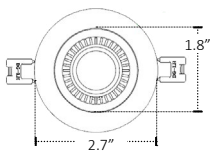

Low Profile

Adjustable

Spring Clips

Dimensions

cut-out

Type: Qty: Project:

**ROG-** ROGUE Downlight Series

**2R** ROGUE 2" Round