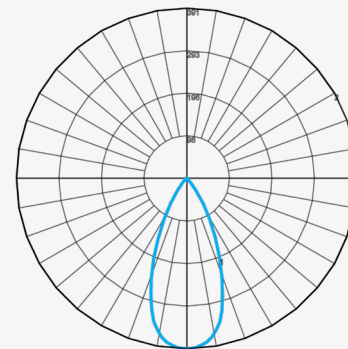

Type: Qty: Project:

ROG- ROGUE Downlight Series

2R ROGUE 2" Round

2R 2" Round Flanged

Color Temperature

27K 2700°K
30K 3000°K
40K 4000°K
50K 5000°K
CK Custom Kelvin

Output

3W 3 watts / 250 lumens

Distribution

SP Spot

Control

N Non-Dimming (1 driver ea, Constant Current)
010 0-10V Dimmable (1 driver ea, Constant Current)
ELV ELV Triac Dimmable (1 driver ea, Constant Current)
DAL Dali Dimming (consult factory)
RMCV Remote Constant Voltage Daisy-Chained
(Produced for daisy-chaining, requires separate remote driver purchase, contact factory)

Mounting

SC Spring Clip
CM Custom Mount (consult factory)

Trim Finish

WH White trim
BK Black trim
AL Natural Aluminum trim
CC Custom RAL color (consult factory)

APPLICATIONS > The ROGUE DOWNLIGHT...a paradigm shift on the concept of the perfect downlight. Elegance and precision unite in this minimal 2" low-profile housing designed for accent, task or wallwash applications. Adjustable lamp for specific aiming capability.

LED > VIVIO™ LED Photon Series offers the latest LED technology in Kelvin temperatures ranging from 2700K to 5000K at > 90CRI.

LUMEN PACKAGES > Medium spot distribution with 24° beam angle. 3W. ~250 lumens. 120V. Custom lumen packages available.

CONSTRUCTION > Low-profile aluminum housing with adjustable lamp positioning. Spring clips for simple installation. LED is mounted to die-cast/extruded aluminum heat sink for active heat dissipation. All electrical components are installed, wired and 100% tested prior to shipping.

FINISH > Die-cast aluminum, white or black trim. Alternate colors are available. Consult factory.

RATED > Indoor Dry/Damp Location.

WARRANTY > 5 years.

24° spot