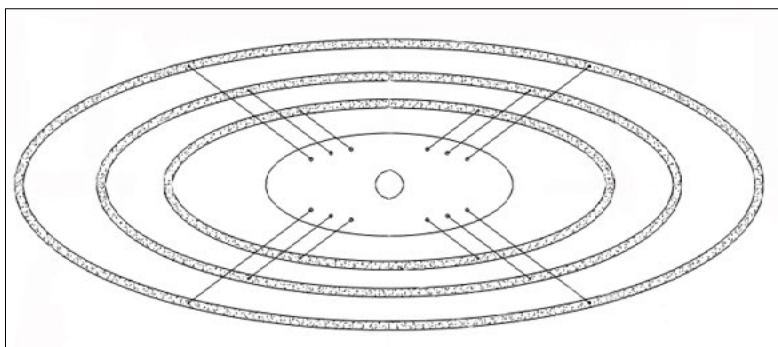

DRIVERS >

Drivers shall be remote and require engineering consultation to ensure proper loading. Maximum luminaire distance from driver is approximately 35 FT.

RATED >

UL. ETL. CSA. Damp location.

WARRANTY >

3 years.

Type: Qty: Project:

ELY-	ELYSIUM PENDANT CHANDELIER	
	Size Nominal dimensions	
9x4	9ft x 3-½ft outside OVAL, (3) OVALS total	
12R	12ft diameter outside RING, (3) RINGS total	
	Diffuser	
WH	Opal Acrylic	
C	Custom Diffuser	
	Color Temperature	
24K	2400°K Standard	
24CS	2400°K Circadian-Safe™	
27K	2700°K Standard	
27CS	2700°K Circadian-Safe™	
30K	3000°K Standard	
30CS	3000°K Circadian-Safe™	
35K	3500°K Standard	
35CS	3500°K Circadian-Safe™	
40K	4000°K Standard	
40CS	4000°K Circadian-Safe™	
50K	5000°K Standard	
RGB	RGB	
RWW	RGBWW (5-in-1 Red-Green-Blue-Warm White-Cool White)	
TW	Tunable White Standard (27K- 50K)	
TCS	Tunable White Circadian-Safe™ (18CS-30CS)	
CK	Custom Kelvin (contact factory)	
	Output	
4.4	4.4 watts per foot	
	Voltage	
U	120V - 277V	
	Control	
N	Non-Dimmable	
010	0-10V Dimmable Driver (120v-277v)	
ELV	ELV Triac Dimmable Driver (120v-277v)	
DMX	DMX Control (consult factory)	
DAL	Dali Dimming	
LUT	Lutron Ecosmart Dimming (consult factory)	
	Mounting	
CS	Cable Suspension (stainless steel, 4' adjustable)	
	Housing Color	
WH	White	
BK	Black	
SV	Silver	
DBZ	Dark Bronze	
CC	Custom RAL color (consult factory)	