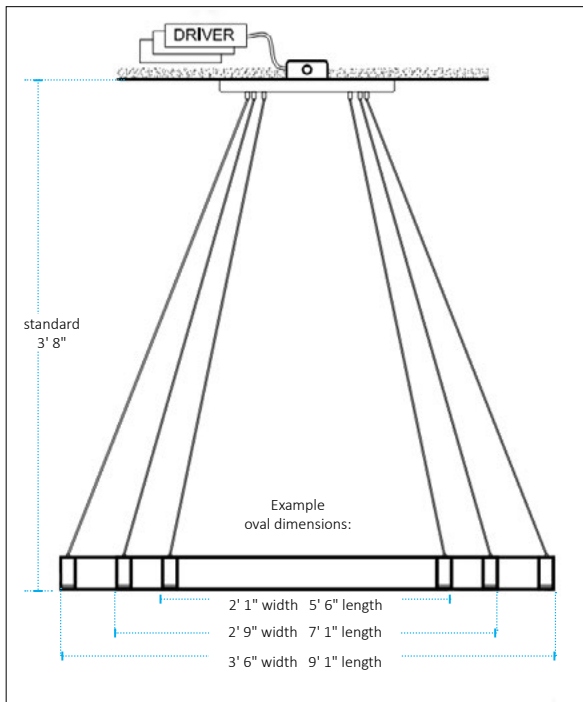

Type: Qty: Project:

ELY-	ELYSIUM PENDANT CHANDELIER	
	Size Nominal dimensions	
9x4	9ft x 3-½ft outside OVAL, (3) OVALS total	
12R	12ft diameter outside RING, (3) RINGS total	
	Diffuser	
WH	Opal Acrylic	
C	Custom Diffuser	
	Color Temperature	
24K	2400°K Standard	
24CS	2400°K Circadian-Safe™	
27K	2700°K Standard	
27CS	2700°K Circadian-Safe™	
30K	3000°K Standard	
30CS	3000°K Circadian-Safe™	
35K	3500°K Standard	
35CS	3500°K Circadian-Safe™	
40K	4000°K Standard	
40CS	4000°K Circadian-Safe™	
50K	5000°K Standard	
RGB	RGB	
RWW	RGBWW (5-in-1 Red-Green-Blue-Warm White-Cool White)	
TW	Tunable White Standard (27K- 50K)	
TCS	Tunable White Circadian-Safe™ (18CS-30CS)	
CK	Custom Kelvin (contact factory)	
	Output	
4.4	4.4 watts per foot	
	Voltage	
U	120V - 277V	
	Control	
N	Non-Dimmable	
010	0-10V Dimmable Driver (120v-277v)	
ELV	ELV Triac Dimmable Driver (120v-277v)	
DMX	DMX Control (consult factory)	
DAL	Dali Dimming	
LUT	Lutron Ecosmart Dimming (consult factory)	
	Mounting	
CS	Cable Suspension (stainless steel, 4' adjustable)	
	Housing Color	
WH	White	
BK	Black	
SV	Silver	
DBZ	Dark Bronze	
CC	Custom RAL color (consult factory)