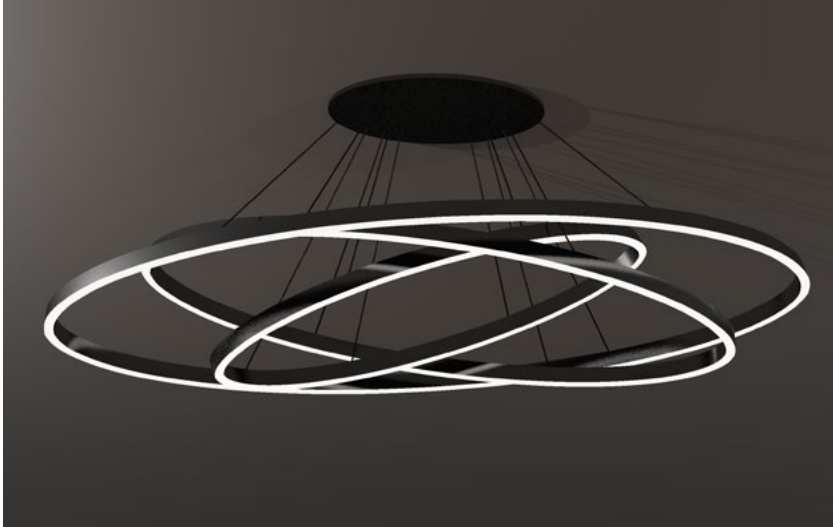

Type: Qty: Project:

ELY-	ELYSIUM PENDANT CHANDELIER	
	Size Nominal dimensions	
9x4	9ft x 3-½ft outside OVAL, (3) OVALS total	
12R	12ft diameter outside RING, (3) RINGS total	
	Diffuser	
WH	Opal Acrylic	
C	Custom Diffuser	
	Color Temperature	
24K	2400°K Standard	
24CS	2400°K Circadian-Safe™	
27K	2700°K Standard	
27CS	2700°K Circadian-Safe™	
30K	3000°K Standard	
30CS	3000°K Circadian-Safe™	
35K	3500°K Standard	
35CS	3500°K Circadian-Safe™	
40K	4000°K Standard	
40CS	4000°K Circadian-Safe™	
50K	5000°K Standard	
RGB	RGB	
RWW	RGBWW (5-in-1 Red-Green-Blue-Warm White-Cool White)	
TW	Tunable White Standard (27K- 50K)	
TCS	Tunable White Circadian-Safe™ (18CS-30CS)	
CK	Custom Kelvin (contact factory)	
	Output	
4.4	4.4 watts per foot	
	Voltage	
U	120V - 277V	
	Control	
N	Non-Dimmable	
010	0-10V Dimmable Driver (120v-277v)	
ELV	ELV Triac Dimmable Driver (120v-277v)	
DMX	DMX Control (consult factory)	
DAL	Dali Dimming	
LUT	Lutron Ecosmart Dimming (consult factory)	
	Mounting	
CS	Cable Suspension (stainless steel, 4' adjustable)	
	Housing Color	
WH	White	
BK	Black	
SV	Silver	
DBZ	Dark Bronze	
CC	Custom RAL color (consult factory)