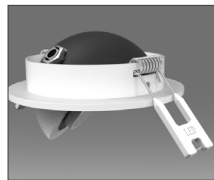

Low Profile

Adjustable

Spring Clips

Dimensions

APPLICATIONS > The ROGUE DOWNLIGHT...a paradigm shift on the concept of the perfect downlight. Elegance and precision unite in this minimal 3.5" low-profile housing designed for accent, task or wallwash applications. Adjustable lamp for specific aiming capability.

CONSTRUCTION > Low-profile aluminum housing with adjustable lamp positioning. Spring clips for simple installation. LED is mounted to die-cast/extruded aluminum heat sink for active heat dissipation. All electrical components are installed, wired and 100% tested prior to shipping.