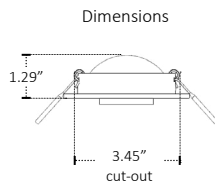

Low Profile

Adjustable

Spring Clips

Dimensions

APPLICATIONS > The ROGUE DOWNLIGHT...a paradigm shift on the concept of the perfect downlight. Elegance and precision unite in this minimal 3.5" low-profile housing designed for accent, task or wallwash applications. Adjustable lamp for specific aiming capability.