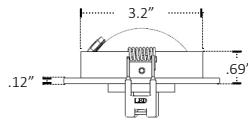

Low Profile

Adjustable

Spring Clips

Dimensions

APPLICATIONS > The ROGUE DOWNLIGHT...a paradigm shift on the concept of the perfect downlight. Elegance and precision unite in this minimal 3.5" low-profile housing designed for accent, task or wallwash applications. Adjustable lamp for specific aiming capability.