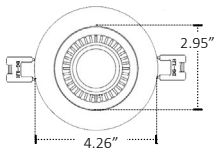

Low Profile

Adjustable

Spring Clips

Dimensions

APPLICATIONS > The ROGUE DOWNLIGHT...a paradigm shift on the concept of the perfect downlight. Elegance and precision unite in this minimal 3.5" low-profile housing designed for accent, task or wallwash applications. Adjustable lamp for specific aiming capability.