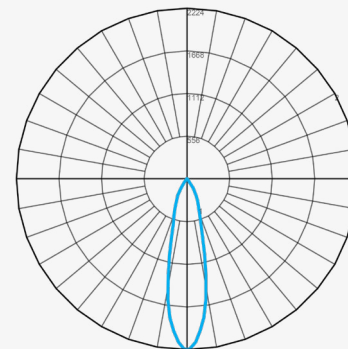

Trim Finish

WH White trim
BK Black trim
AL Natural Aluminum trim
CC Custom RAL color (consult factory)

24° spot