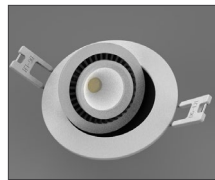

Low Profile

Adjustable

Spring Clips

Dimensions

APPLICATIONS > The ROGUE DOWNLIGHT...a paradigm shift on the concept of the perfect downlight. Elegance and precision unite in this minimal 3.5" low-profile housing designed for accent, task or wallwash applications. Adjustable lamp for specific aiming capability.

LED > VIVIO™ LED Photon Series offers numerous choices in the latest LED technology. Kelvin temperatures range from 2700K to 5000K at > 90CRI.

LUMEN PACKAGES > Medium spot distribution with 24° beam angle. 9W. ~650 lumens. 120V. Custom lumen packages available.

CONSTRUCTION > Low-profile aluminum housing with adjustable lamp positioning. Spring clips for simple installation. LED is mounted to die-cast/extruded aluminum heat sink for active heat dissipation. All electrical components are installed, wired and 100% tested prior to shipping.

FINISH > Die-cast aluminum. Alternate colors are available. Consult factory.

RATED > Indoor Dry/Damp Location.

WARRANTY > 5 years.

Type: Qty: Project:

ROG- ROGUE Downlight Series

35R ROGUE 3.5" Round

35R 3.5" Round Flanged