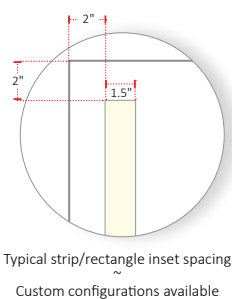

WARRANTY > 5 years.

Shown: additional perimeter backlighting

"AL" = Aluminum Frame

"N" = No Frame

Type: Qty: Project:

BAKU™ Illuminated Mirror

Size

All mirrors are custom. Enter desired size W x H.
Example: C36.25x48.375 = 36.25"W x 48.375"H