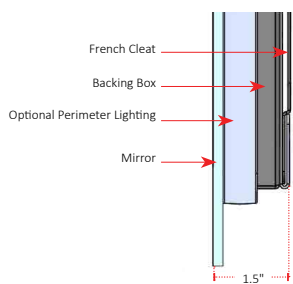

WARRANTY > 5 years.

Shown: additional perimeter backlighting

"AL" = Aluminum Frame

"N" = No Frame

Type: Qty: Project:

BAKU™ Illuminated Mirror

Size

All mirrors are custom. Enter desired size W x H.
Example: C36.25x48.375 = 36.25"W x 48.375"H