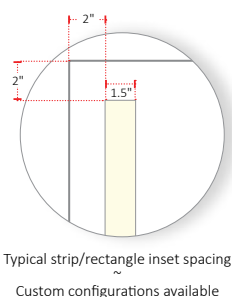

WARRANTY > 5 years.

"AL" = Aluminum Frame

"N" = No Frame

Type: Qty: Project:

LUXOR- LUXOR™ Illuminated Mirror

Size

All mirrors are custom. Enter desired size W x H.
Example: C36.25x48.375 = 36.25"W x 48.375"H