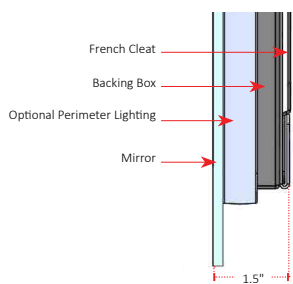

WARRANTY > 5 years.

"AL" = Aluminum Frame

"N" = No Frame

Type: Qty: Project:

LUXOR- LUXOR™ Illuminated Mirror

Size

All mirrors are custom. Enter desired size W x H.
Example: C36.25x48.375 = 36.25"W x 48.375"H