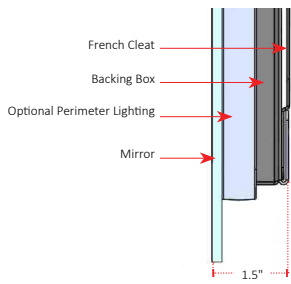

Typical inset spacing
Custom configurations available

Type: Qty: Project:

PEARL- PEARL™ Illuminated Mirror

Size

All mirrors are custom. Enter desired diameter.
Example: C36.25 = 36.25" Dia.

Illumination Configuration

P Perimeter Edge-Lit Frosted Glass
C Customization (consult factory)

Color Temperature

27A	2700°K AscendLED™	27CS	2700°K Circadian-Safe™
30A	3000°K AscendLED™	30CS	3000°K Circadian-Safe™
40A	4000°K AscendLED™	40CS	4000°K Circadian-Safe™

TW50-27 Tunable White Circadian-Safe™ (BLU50A-VIO27CS)
PW30-18 PTW Dim-to-Warm Circadian-Safe™ BLU30A-VIO18CS
PW40-27 PTW Dim-to-Warm Circadian-Safe™ BLU40A-VIO27CS
CK Custom Kelvin or Tunable (consult factory)

Output

4.4W	4.4 Watts/LF (Applicable to "A" or "CS" single CCT, or Tunable)
6.5W	6.5 Watts/LF ("A", "CS" or Tunable)
6.1W	6.1 Watts/LF (PTW only)
C	Custom wattage (consult factory)

Control - Remote Drivers

N	Non-Dimmable
010	0-10V Dimmable Driver
ELV	ELV TRIAC Dimmable Driver
5in1	5-in-1 Dimmable Combination ELV/0-10V
DAL	Dali Dimming (consult factory)
DMX	DMX Control (consult factory)
BLE	Bluetooth Enabled controlled by ASCENTI BLE app

Switch Selection

N	None
PS	Proximity Sensor
TS	Touch Sensor
RS	Rocker Switch
CS	Custom Switch/Sensor (consult factory)

Upgrades - add to part# with + sign (TD+US +_)

N	None
HA	Heated Anti-Fog
TD	Time Display
BS	Bluetooth Speaker
US	USB Port
PO	Power Outlet
M5	Inset Magnification Disc 5x (consult factory for availability)
M7	Inset Magnification Disc 7x (consult factory for availability)
TV	Integrated TV Screen (consult factory for availability)