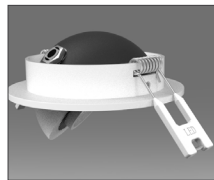

Low Profile

Adjustable

Spring Clips

Type: Qty: Project:

**ROG-** ROGUE Downlight Series

**3R** ROGUE 3" Round

3R 3" Round Flanged

**Color Temperature**

**Mounting**

- SC Spring Clip
- CM Custom Mount (consult factory)

**Trim Finish**

- WH White trim
- BK Black trim
- AL Natural Aluminum trim
- CC Custom RAL color (consult factory)

**APPLICATIONS >** The ROGUE DOWNLIGHT...a paradigm shift on the concept of the perfect downlight. Elegance and precision unite in this minimal 3" low-profile housing designed for accent, task or wallwash applications. Adjustable lamp for specific aiming capability.

**CONSTRUCTION >** Low-profile aluminum housing with adjustable lamp positioning. Spring clips for simple installation. LED is mounted to die-cast/extruded aluminum heat sink for active heat dissipation. All electrical components are installed, wired and 100% tested prior to shipping.