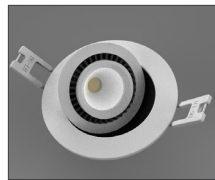

Low Profile

Adjustable

Spring Clips

Type: Qty: Project:

**ROG-** ROGUE Downlight Series

**3R** ROGUE 3" Round

3R 3" Round Flanged

**Color Temperature**

- 27K 2700°K
- 30K 3000°K
- 40K 4000°K
- 50K 5000°K
- CK Custom Kelvin

**Output**

6W 6 watts / 450 lumens

**Distribution**

SP Spot

**Control**

- N Non-Dimming (1 driver ea, Constant Current)
- O10 0-10V Dimmable (1 driver ea, Constant Current)
- ELV ELV Triac Dimmable (1 driver ea, Constant Current)
- DAL Dali Dimming (consult factory)
- RMCV Remote Constant Voltage Daisy-Chained (Produced for daisy-chaining, requires separate remote driver purchase, contact factory)

**Mounting**

- SC Spring Clip
- CM Custom Mount (consult factory)

**Trim Finish**

- WH White trim
- BK Black trim
- AL Natural Aluminum trim
- CC Custom RAL color (consult factory)

**APPLICATIONS >** The ROGUE DOWNLIGHT...a paradigm shift on the concept of the perfect downlight. Elegance and precision unite in this minimal 3" low-profile housing designed for accent, task or wallwash applications. Adjustable lamp for specific aiming capability.

**CONSTRUCTION >** Low-profile aluminum housing with adjustable lamp positioning. Spring clips for simple installation. LED is mounted to die-cast/extruded aluminum heat sink for active heat dissipation. All electrical components are installed, wired and 100% tested prior to shipping.