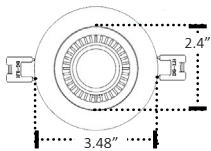

Type: Qty: Project:

ROG- ROGUE Downlight Series

3R ROGUE 3" Round

3R 3" Round Flanged

Color Temperature

- 27K 2700°K
- 30K 3000°K
- 40K 4000°K
- 50K 5000°K
- CK Custom Kelvin

Output

6W 6 watts / 450 lumens

Distribution

SP Spot

Control

- N Non-Dimming (1 driver ea, Constant Current)
- O10 0-10V Dimmable (1 driver ea, Constant Current)
- ELV ELV Triac Dimmable (1 driver ea, Constant Current)
- DAL Dali Dimming (consult factory)
- RMCV Remote Constant Voltage Daisy-Chained (Produced for daisy-chaining, requires separate remote driver purchase, contact factory)

Mounting

- SC Spring Clip
- CM Custom Mount (consult factory)

Trim Finish

- WH White trim
- BK Black trim
- AL Natural Aluminum trim
- CC Custom RAL color (consult factory)

APPLICATIONS > The ROGUE DOWNLIGHT...a paradigm shift on the concept of the perfect downlight. Elegance and precision unite in this minimal 3" low-profile housing designed for accent, task or wallwash applications. Adjustable lamp for specific aiming capability.

LED > VIVIO™ LED Photon Series offers numerous choices in the latest LED technology. Kelvin temperatures range from 2700K to 5000K at > 90CRI.

LUMEN PACKAGES > Medium spot distribution with 24° beam angle. 6W. ~450 lumens. 120V. Custom lumen packages available.

CONSTRUCTION > Low-profile aluminum housing with adjustable lamp positioning. Spring clips for simple installation. LED is mounted to die-cast/extruded aluminum heat sink for active heat dissipation. All electrical components are installed, wired and 100% tested prior to shipping.

FINISH > Die-cast aluminum white or black. Alternate colors are available. Consult factory.

RATED > Indoor Dry/Damp Location.

WARRANTY > 5 years.