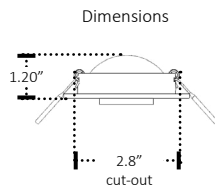

Type: Qty: Project:

ROG- ROGUE Downlight Series

3R ROGUE 3" Round

3R 3" Round Flanged

Color Temperature

- 27K 2700°K
- 30K 3000°K
- 40K 4000°K
- 50K 5000°K
- CK Custom Kelvin

Output

6W 6 watts / 450 lumens

Distribution

SP Spot

Control

- N Non-Dimming (1 driver ea, Constant Current)
- O10 0-10V Dimmable (1 driver ea, Constant Current)
- ELV ELV Triac Dimmable (1 driver ea, Constant Current)
- DAL Dali Dimming (consult factory)
- RMCV Remote Constant Voltage Daisy-Chained (Produced for daisy-chaining, requires separate remote driver purchase, contact factory)

Mounting

- SC Spring Clip
- CM Custom Mount (consult factory)

Trim Finish

- WH White trim
- BK Black trim
- AL Natural Aluminum trim
- CC Custom RAL color (consult factory)

APPLICATIONS > The ROGUE DOWNLIGHT...a paradigm shift on the concept of the perfect downlight. Elegance and precision unite in this minimal 3" low-profile housing designed for accent, task or wallwash applications. Adjustable lamp for specific aiming capability.

LED > VIVIO™ LED Photon Series offers numerous choices in the latest LED technology. Kelvin temperatures range from 2700K to 5000K at > 90CRI.

LUMEN PACKAGES > Medium spot distribution with 24° beam angle. 6W. ~450 lumens. 120V. Custom lumen packages available.

CONSTRUCTION > Low-profile aluminum housing with adjustable lamp positioning. Spring clips for simple installation. LED is mounted to die-cast/extruded aluminum heat sink for active heat dissipation. All electrical components are installed, wired and 100% tested prior to shipping.

FINISH > Die-cast aluminum white or black. Alternate colors are available. Consult factory.

RATED > Indoor Dry/Damp Location.

WARRANTY > 5 years.