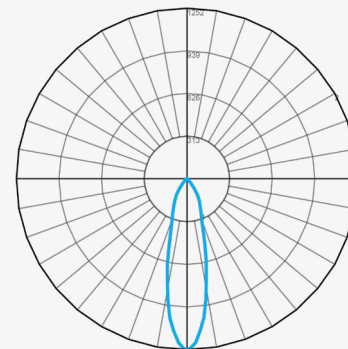

24° spot

Mod. May.15.2024