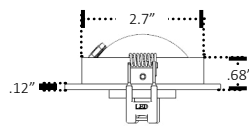

Type: Qty: Project:

ROG- ROGUE Downlight Series

3R ROGUE 3" Round

3R 3" Round Flanged

Color Temperature

- 27K 2700°K
- 30K 3000°K
- 40K 4000°K
- 50K 5000°K
- CK Custom Kelvin

Output

6W 6 watts / 450 lumens

Distribution

SP Spot

Control

- N Non-Dimming (1 driver ea, Constant Current)
- O10 0-10V Dimmable (1 driver ea, Constant Current)
- ELV ELV Triac Dimmable (1 driver ea, Constant Current)
- DAL Dali Dimming (consult factory)
- RMCV Remote Constant Voltage Daisy-Chained (Produced for daisy-chaining, requires separate remote driver purchase, contact factory)

Mounting

- SC Spring Clip
- CM Custom Mount (consult factory)

Trim Finish

- WH White trim
- BK Black trim
- AL Natural Aluminum trim
- CC Custom RAL color (consult factory)

APPLICATIONS > The ROGUE DOWNLIGHT...a paradigm shift on the concept of the perfect downlight. Elegance and precision unite in this minimal 3" low-profile housing designed for accent, task or wallwash applications. Adjustable lamp for specific aiming capability.

LED > VIVIO™ LED Photon Series offers numerous choices in the latest LED technology. Kelvin temperatures range from 2700K to 5000K at > 90CRI.

LUMEN PACKAGES > Medium spot distribution with 24° beam angle. 6W. ~450 lumens. 120V. Custom lumen packages available.

CONSTRUCTION > Low-profile aluminum housing with adjustable lamp positioning. Spring clips for simple installation. LED is mounted to die-cast/extruded aluminum heat sink for active heat dissipation. All electrical components are installed, wired and 100% tested prior to shipping.

FINISH > Die-cast aluminum white or black. Alternate colors are available. Consult factory.

RATED > Indoor Dry/Damp Location.

WARRANTY > 5 years.