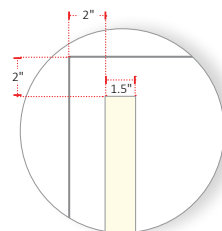

Typical strip/rectangle inset spacing
Custom configurations available

Type: Qty: Project:

BAKU™ Illuminated Mirror

Size

All mirrors are custom. Enter desired size W x H.
Example: C36.25x48.375 = 36.25"W x 48.375"H

Illumination Configuration

P Perimeter Rectangle of Inset Frosted Glass
C Customization (consult factory)

Color Temperature - Inset Forward-Facing

27A	2700°K AscendLED™	27CS	2700°K Circadian-Safe™
30A	3000°K AscendLED™	30CS	3000°K Circadian-Safe™
40A	4000°K AscendLED™	40CS	4000°K Circadian-Safe™

TW50-27	Tunable White Circadian-Safe™ (BLU50A-VIO27CS)
PW30-18	PTW Dim-to-Warm Circadian-Safe™ BLU30A-VIO18CS
PW40-27	PTW Dim-to-Warm Circadian-Safe™ BLU40A-VIO27CS
CK	Custom Kelvin or Tunable (consult factory)

Output - Inset Forward-Facing

4.4W	4.4 Watts/LF (Applicable to "A" or "CS" single CCT, or Tunable)
6.5W	6.5 Watts/LF ("A", "CS" or Tunable)
6.1W	6.1 Watts/LF (PTW only)
C	Custom wattage (consult factory)

Color Temperature - Perimeter Backlighting (optional)

N	None	27CS	2700°K Circadian-Safe™
27A	2700°K AscendLED™	30CS	3000°K Circadian-Safe™
30A	3000°K AscendLED™	40CS	4000°K Circadian-Safe™
40A	4000°K AscendLED™	AMB	Amber Color

RWW	RGBWW (5-in-1 Red-Green-Blue-Warm White-Cool White)
TW50-27	Tunable White Circadian-Safe™ (BLU50A-VIO27CS)
PW30-18	PTW Dim-to-Warm Circadian-Safe™ BLU30A-VIO18CS
PW40-27	PTW Dim-to-Warm Circadian-Safe™ BLU40A-VIO27CS
CK	Custom Kelvin or Tunable (consult factory)

Output - Perimeter Backlighting (optional)

2.0	2.0 Watts/LF (Amber)
4.4W	4.4 Watts/LF (Applicable to "A" or "CS" single CCT, or Tunable)
6.5W	6.5 Watts/LF ("A", "CS" or Tunable)
8.5W	8.5 Watts/LF (RGBWW only)
6.1W	6.1 Watts/LF (PTW only)
C	Custom wattage (consult factory)

Control - Remote Drivers

N	Non-Dimmable
010	0-10V Dimmable Driver
ELV	ELV TRIAC Dimmable Driver
5in1	5-in-1 Dimmable Combination ELV/0-10V
DAL	Dali Dimming (consult factory)
DMX	DMX Control (consult factory)
BLE	Bluetooth Enabled controlled by ASCENTI BLE app

Frame Edging / Color

N	Frameless (polished mirror to edge)
AL	Frame: Natural Aluminum
WH	Frame: White
CC	Frame: Custom RAL color (consult factory)

Switch Selection

N	None
PS	Proximity Sensor
TS	Touch Sensor
RS	Rocker Switch
CS	Custom Switch/Sensor (consult factory)

Upgrades - add to part# with + sign (TD+US +)

N	None
HA	Heated Anti-Fog
TD	Time Display
BS	Bluetooth Speaker
US	USB Port
PO	Power Outlet
M5	Inset Magnification Disc 5x (consult factory for availability)
M7	Inset Magnification Disc 7x (consult factory for availability)
TV	Integrated TV Screen (consult factory for availability)