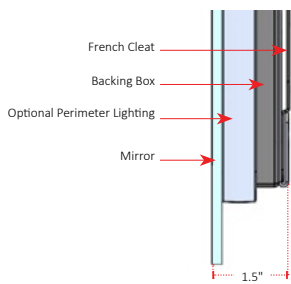

Typical strip/rectangle inset spacing
Custom configurations available

Type: Qty: Project:

BAKU™ Illuminated Mirror

Size

All mirrors are custom. Enter desired size W x H.
Example: C36.25x48.375 = 36.25"W x 48.375"H

Illumination Configuration

P Perimeter Rectangle of Inset Frosted Glass
C Customization (consult factory)

Color Temperature - Inset Forward-Facing

27A	2700°K AscendLED™	27CS	2700°K Circadian-Safe™
30A	3000°K AscendLED™	30CS	3000°K Circadian-Safe™
40A	4000°K AscendLED™	40CS	4000°K Circadian-Safe™

TW50-27	Tunable White Circadian-Safe™ (BLU50A-VIO27CS)
PW30-18	PTW Dim-to-Warm Circadian-Safe™ BLU30A-VIO18CS
PW40-27	PTW Dim-to-Warm Circadian-Safe™ BLU40A-VIO27CS
CK	Custom Kelvin or Tunable (consult factory)

Output - Inset Forward-Facing

4.4W	4.4 Watts/LF (Applicable to "A" or "CS" single CCT, or Tunable)
6.5W	6.5 Watts/LF ("A", "CS" or Tunable)
6.1W	6.1 Watts/LF (PTW only)
C	Custom wattage (consult factory)

Color Temperature - Perimeter Backlighting (optional)

N	None	27CS	2700°K Circadian-Safe™
27A	2700°K AscendLED™	30CS	3000°K Circadian-Safe™
30A	3000°K AscendLED™	40CS	4000°K Circadian-Safe™
40A	4000°K AscendLED™	AMB	Amber Color

RWW	RGBWW (5-in-1 Red-Green-Blue-Warm White-Cool White)
TW50-27	Tunable White Circadian-Safe™ (BLU50A-VIO27CS)
PW30-18	PTW Dim-to-Warm Circadian-Safe™ BLU30A-VIO18CS
PW40-27	PTW Dim-to-Warm Circadian-Safe™ BLU40A-VIO27CS
CK	Custom Kelvin or Tunable (consult factory)

Output - Perimeter Backlighting (optional)

2.0	2.0 Watts/LF (Amber)
4.4W	4.4 Watts/LF (Applicable to "A" or "CS" single CCT, or Tunable)
6.5W	6.5 Watts/LF ("A", "CS" or Tunable)
8.5W	8.5 Watts/LF (RGBWW only)
6.1W	6.1 Watts/LF (PTW only)
C	Custom wattage (consult factory)

Control - Remote Drivers

N	Non-Dimmable
010	0-10V Dimmable Driver
ELV	ELV TRIAC Dimmable Driver
5in1	5-in-1 Dimmable Combination ELV/0-10V
DAL	Dali Dimming (consult factory)
DMX	DMX Control (consult factory)
BLE	Bluetooth Enabled controlled by ASCENTI BLE app

Frame Edging / Color

N	Frameless (polished mirror to edge)
AL	Frame: Natural Aluminum
WH	Frame: White
CC	Frame: Custom RAL color (consult factory)

Switch Selection

N	None
PS	Proximity Sensor
TS	Touch Sensor
RS	Rocker Switch
CS	Custom Switch/Sensor (consult factory)

Upgrades - add to part# with + sign (TD+US +)

N	None
HA	Heated Anti-Fog
TD	Time Display
BS	Bluetooth Speaker
US	USB Port
PO	Power Outlet
M5	Inset Magnification Disc 5x (consult factory for availability)
M7	Inset Magnification Disc 7x (consult factory for availability)
TV	Integrated TV Screen (consult factory for availability)