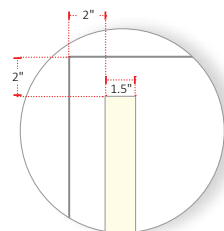

Typical strip/rectangle inset spacing
Custom configurations available

Type: Qty: Project:

GALA- GALATA™ Illuminated Mirror

Size

All mirrors are custom. Enter desired size W x H.
Example: C36.25x48.375 = 36.25"W x 48.375"H

Illumination Configuration

H Two (2) Inset Horizontal Frosted Glass Strips
C Customization (consult factory)

Color Temperature - Inset Forward-Facing

27A	2700°K AscendLED™	27CS	2700°K Circadian-Safe™
30A	3000°K AscendLED™	30CS	3000°K Circadian-Safe™
40A	4000°K AscendLED™	40CS	4000°K Circadian-Safe™

TW50-27	Tunable White Circadian-Safe™ (BLU50A-VIO27CS)
PW30-18	PTW Dim-to-Warm Circadian-Safe™ BLU30A-VIO18CS
PW40-27	PTW Dim-to-Warm Circadian-Safe™ BLU40A-VIO27CS
CK	Custom Kelvin or Tunable (consult factory)

Output - Inset Forward-Facing

4.4W	4.4 Watts/LF (Applicable to "A" or "CS" single CCT, or Tunable)
6.5W	6.5 Watts/LF ("A", "CS" or Tunable)
6.1W	6.1 Watts/LF (PTW only)
C	Custom wattage (consult factory)

Color Temperature - Perimeter Backlighting (optional)

N	None	27CS	2700°K Circadian-Safe™
27A	2700°K AscendLED™	30CS	3000°K Circadian-Safe™
30A	3000°K AscendLED™	40CS	4000°K Circadian-Safe™
40A	4000°K AscendLED™	AMB	Amber Color

RWW	RGBWW (5-in-1 Red-Green-Blue-Warm White-Cool White)
TW50-27	Tunable White Circadian-Safe™ (BLU50A-VIO27CS)
PW30-18	PTW Dim-to-Warm Circadian-Safe™ BLU30A-VIO18CS
PW40-27	PTW Dim-to-Warm Circadian-Safe™ BLU40A-VIO27CS
CK	Custom Kelvin or Tunable (consult factory)

Output - Perimeter Backlighting (optional)

2.0	2.0 Watts/LF (Amber)
4.4W	4.4 Watts/LF (Applicable to "A" or "CS" single CCT, or Tunable)
6.5W	6.5 Watts/LF ("A", "CS" or Tunable)
8.5W	8.5 Watts/LF (RGBWW only)
6.1W	6.1 Watts/LF (PTW only)
C	Custom wattage (consult factory)

Control - Remote Drivers

N	Non-Dimmable
010	0-10V Dimmable Driver
ELV	ELV TRIAC Dimmable Driver
5in1	5-in-1 Dimmable Combination ELV/0-10V
DAL	Dali Dimming (consult factory)
DMX	DMX Control (consult factory)
BLE	Bluetooth Enabled controlled by ASCENTI BLE app

Frame Edging / Color

N	Frameless (polished mirror to edge)
AL	Frame: Natural Aluminum
WH	Frame: White
CC	Frame: Custom RAL color (consult factory)

Switch Selection

N	None
PS	Proximity Sensor
TS	Touch Sensor
RS	Rocker Switch
CS	Custom Switch/Sensor (consult factory)

Upgrades - add to part# with + sign (TD+US +_)

N	None
HA	Heated Anti-Fog
TD	Time Display
BS	Bluetooth Speaker
US	USB Port
PO	Power Outlet
M5	Inset Magnification Disc 5x (consult factory for availability)
M7	Inset Magnification Disc 7x (consult factory for availability)
TV	Integrated TV Screen (consult factory for availability)