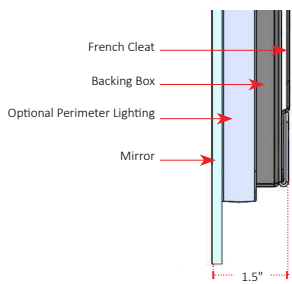

**WARRANTY >** 5 years.

Shown: custom backlit up/downlight only

"AL" = Aluminum Frame

"N" = No Frame

Typical strip/rectangle inset spacing  
Custom configurations available

Type: Qty: Project:

**GALA-** GALATA™ Illuminated Mirror

**Size**

All mirrors are custom. Enter desired size W x H.  
Example: C36.25x48.375 = 36.25"W x 48.375"H

**Illumination Configuration**

H Two (2) Inset Horizontal Frosted Glass Strips  
C Customization (consult factory)