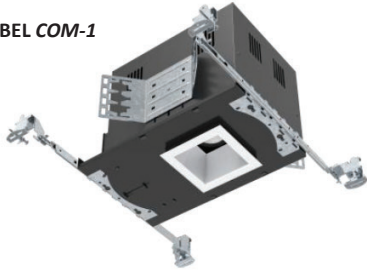

REBEL COM-1

REBEL COM 2

REBEL COM-3

REBEL COM-4

APPLICATIONS > The REBEL-COM DOWNLIGHT... This minimal 6 1/4" wide aperture recessed COB downlight offers high performance and energy efficiency in a small aperture for precision accent, task or wallwash applications. Innovative design allows LED positioning closer to the aperture for maximum light output and minimized glare from trim reflection. Choose painted trim flange or trimless (mesh flange for seamless drywall applications).

CONSTRUCTION > Easy installation and maintenance. All parts and component accessible from below the ceiling. Lamp holders are adjustable 360° horizontal.

MOUNTING > Designed for new commercial or residential construction using a butterfly bracket "standard" or universal hangar bar. Fixture may be installed in 1/2" to 1 1/4" thick ceilings.