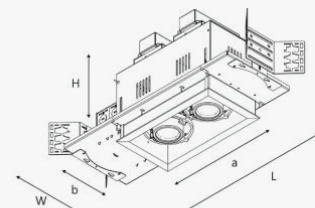

CONSTRUCTION > Easy installation and maintenance. All parts and component accessible from below the ceiling. Lamp holders are adjustable 360° horizontal.

MOUNTING > Designed for new commercial or residential construction using a butterfly bracket "standard" or universal hangar bar. Fixture may be installed in 1/2" to 1 1/4" thick ceilings.

Trim Finish

SN Trimmed
WH Trimless

DIMENSIONS

1x1 SPOTS
L: 15 7/8"xW: 8 9/16"xH: 8 11/16"
Cut-Out(axb): 6 1/4" x 6 1/4"

1x3 SPOTS
L: 26 1/4"xW: 8 9/16"xH: 8 11/16"
Cut-Out(axb): 16 5/8" x 6 1/4"

1x4 SPOTS
L: 31 5/16"xW: 8 9/16"xH: 8 11/16"
Cut-Out(axb): 21 3/4" x 6 1/4"

1x2 SPOTS
L: 21 1/8"xW: 8 9/16"xH: 8 11/16"
Cut-Out(axb): 11 1/4" x 6 1/4"

2x2 SPOTS
L: 21"xW: 13 3/4"xH: 8 11/16"
Cut-Out(axb): 11 7/16" x 11 7/16"

TRIM OPTION

Trimmed

Trimless