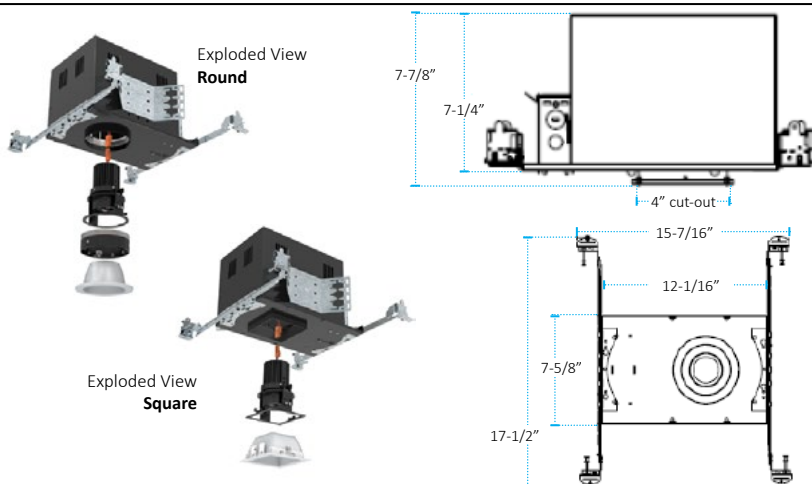

REBEL ROUND

IC
Housing designed for direct contact with insulation.

REBEL SQUARE

Non-IC
Housing must be kept at least 3" away from insulation.

APPLICATIONS > The REBEL 35 DOWNLIGHT... This minimal 3.5" aperture recessed COB downlight offers high performance and energy efficiency in a small aperture for precision accent, task or wallwash applications. Innovative design allows LED positioning closer to the aperture for maximum light output and minimized glare from trim reflection. Choose a Square or Round lamp module with painted Trim Flange or Trimless (mesh flange for seamless drywall applications).

CONSTRUCTION > Heavy-duty, cold-rolled steel frame junction box is powdercoated black. LED is mounted to die-cast/extruded aluminum heat sink for active heat dissipation. All electrical components are installed, wired and 100% tested prior to shipping.