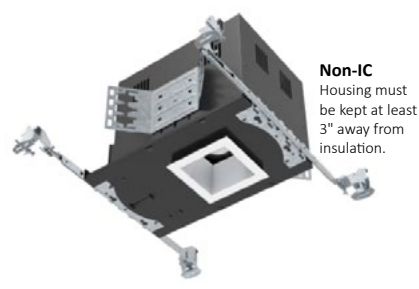

REBEL ROUND

IC
Housing designed for direct contact with insulation.

REBEL SQUARE

Non-IC
Housing must be kept at least 3" away from insulation.

APPLICATIONS > The REBEL 35 DOWNLIGHT... This minimal 3.5" aperture recessed COB downlight offers high performance and energy efficiency in a small aperture for precision accent, task or wallwash applications. Innovative design allows LED positioning closer to the aperture for maximum light output and minimized glare from trim reflection. Choose a Square or Round lamp module with painted Trim Flange or Trimless (mesh flange for seamless drywall applications).

LUMEN PACKAGES > 12W/1000lumens; 15W/1300 lumens; 20W/1600 lumens. Flood, spot or narrow spot distribution. Reflector options: Vertical, Adjustable (0-30° tilt) or Asymmetric Wallwash reflector. All REBEL 35 downlights are inherently dimmable.

CONSTRUCTION > Heavy-duty, cold-rolled steel frame junction box is powdercoated black. LED is mounted to die-cast/extruded aluminum heat sink for active heat dissipation. All electrical components are installed, wired and 100% tested prior to shipping.

MOUNTING > Designed for new commercial or residential construction using a butterfly bracket or universal hangar bar. Fixture may be installed in 1/2" to 1 3/8" thick ceilings. Position lamp vertically and rotationally with a simple screwdriver adjustment. Round style reflectors easily rotate 358° for proper positioning.